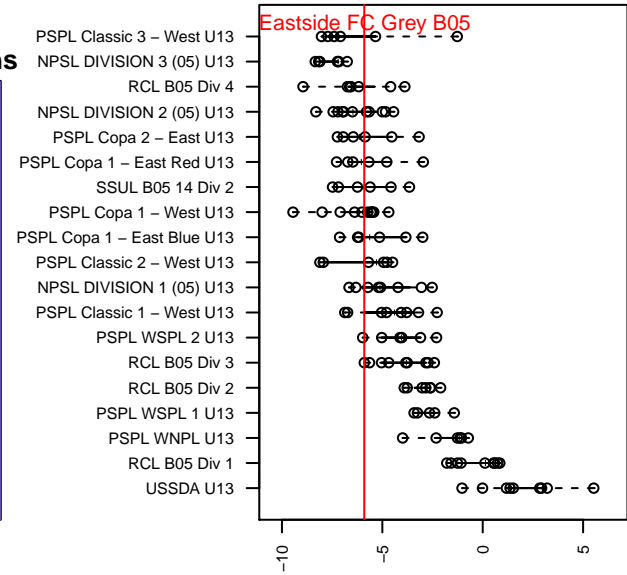

**attack and defense rating
relative to others at age
and all opponents in last 13 months**