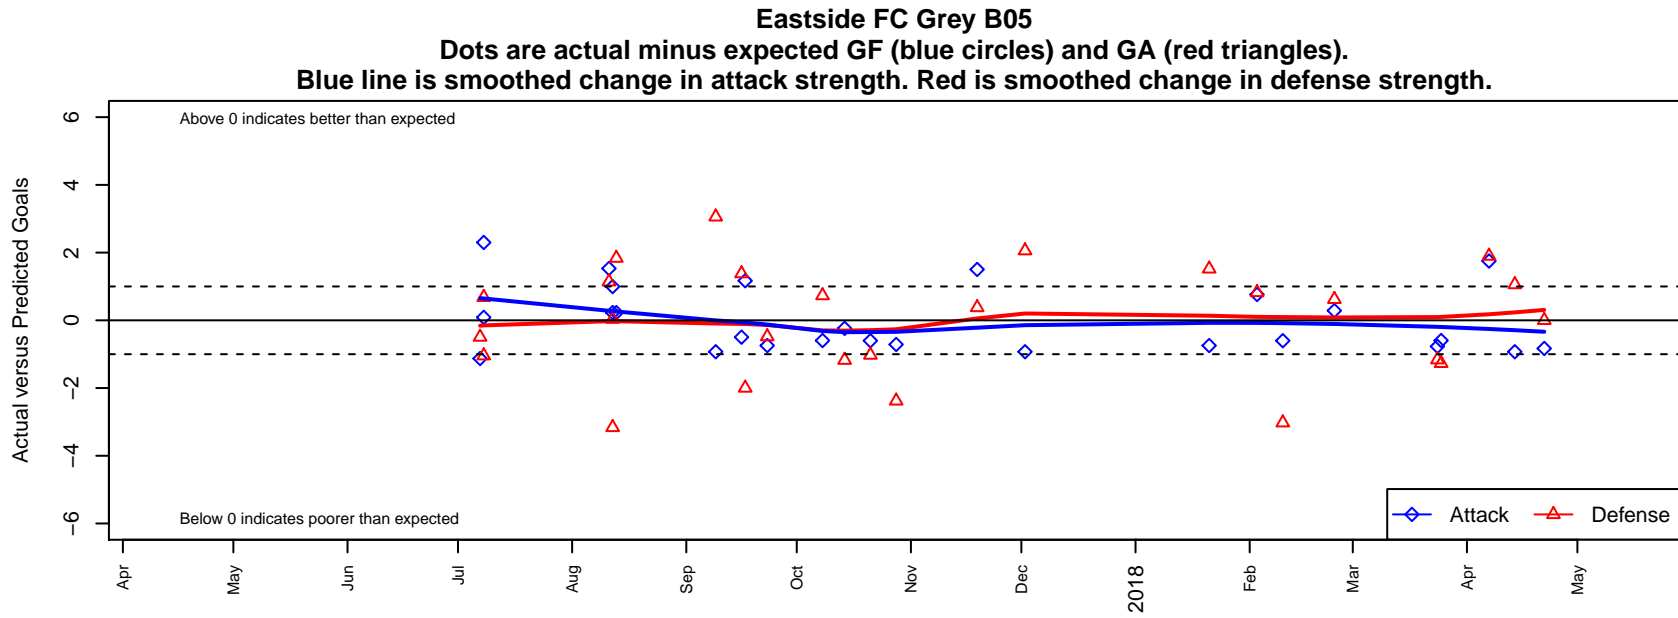

## Eastside FC Grey B05

Eastside FC  
 Preston, WA  
 B05 total strength=699  
 attack=0.8 defense=0.62  
 fall league = RCL B05 Div 3

alt names used:  
 Eastside FC B05 Grey  
 Eastside FC B05 Grey D  
 Eastside FC BU13 Grey  
 Eastside FC B05 Grey D

Venues played:  
 2017 Seattle Cup BU13 Silver  
 2017 Eastside FC Cup BU13 Silver  
 2017 RCL B05 Div 3  
 2017 WYS Presidents Cup B05 Division 2

**attack and defense variance (black dot)  
relative to other teams  
and top 10 in region**