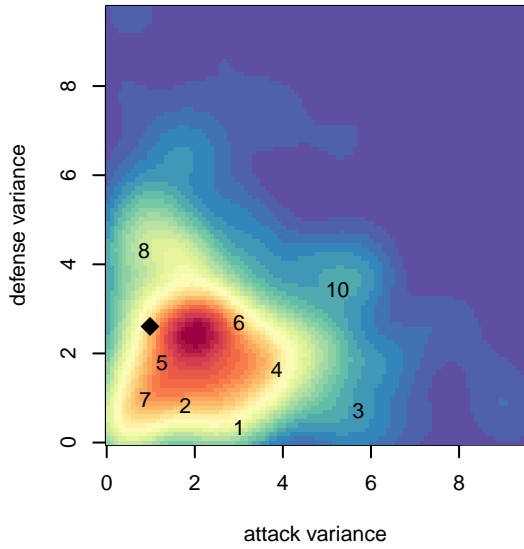

## Eastside FC Grey B05

Eastside FC  
 Preston, WA  
 B05 total strength=699  
 attack=0.8 defense=0.62  
 fall league = RCL B05 Div 3

alt names used:  
 Eastside FC B05 Grey  
 Eastside FC B05 Grey D  
 Eastside FC BU13 Grey  
 Eastside FC B05 Grey D

Venues played:  
 2017 Seattle Cup BU13 Silver  
 2017 Eastside FC Cup BU13 Silver  
 2017 RCL B05 Div 3  
 2017 WYS Presidents Cup B05 Division 2

**attack and defense variance (black dot)  
relative to other teams  
and top 10 in region**