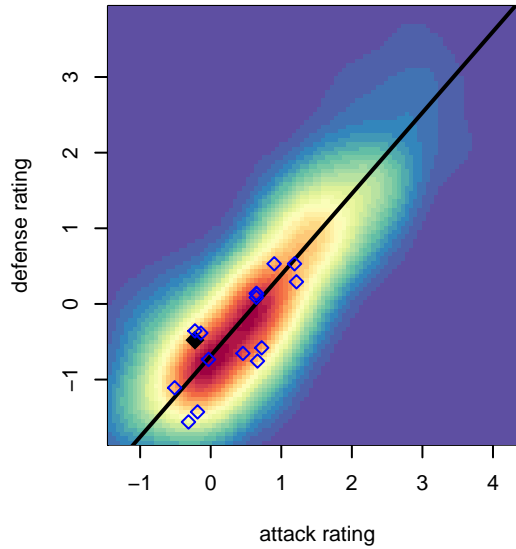

**attack and defense rating
relative to others at age
and all opponents in last 13 months**