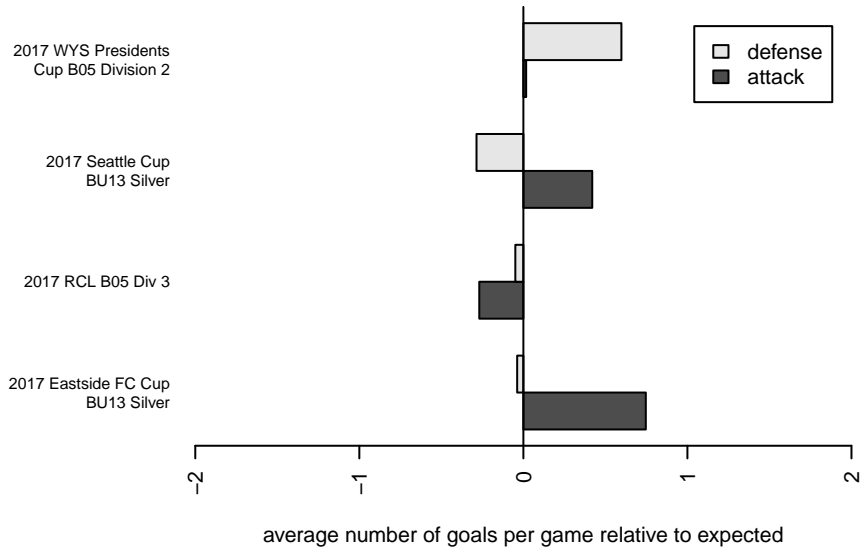

Performance relative to 13 month average