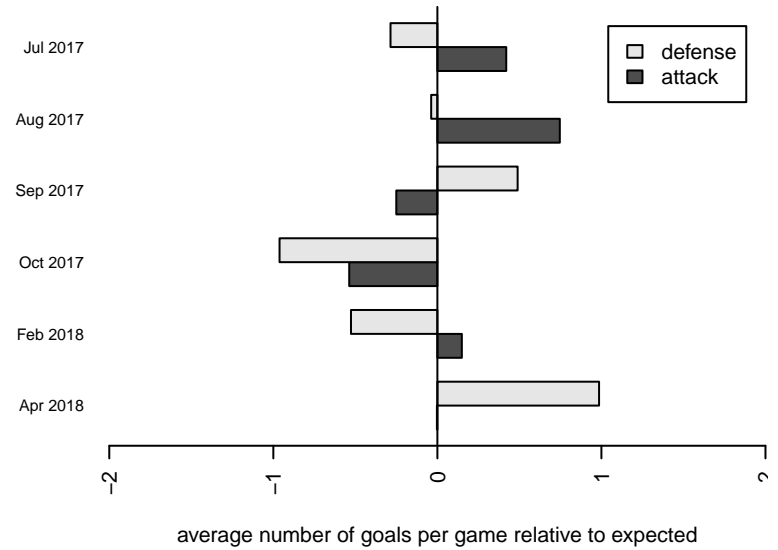

Performance relative to 13 month average